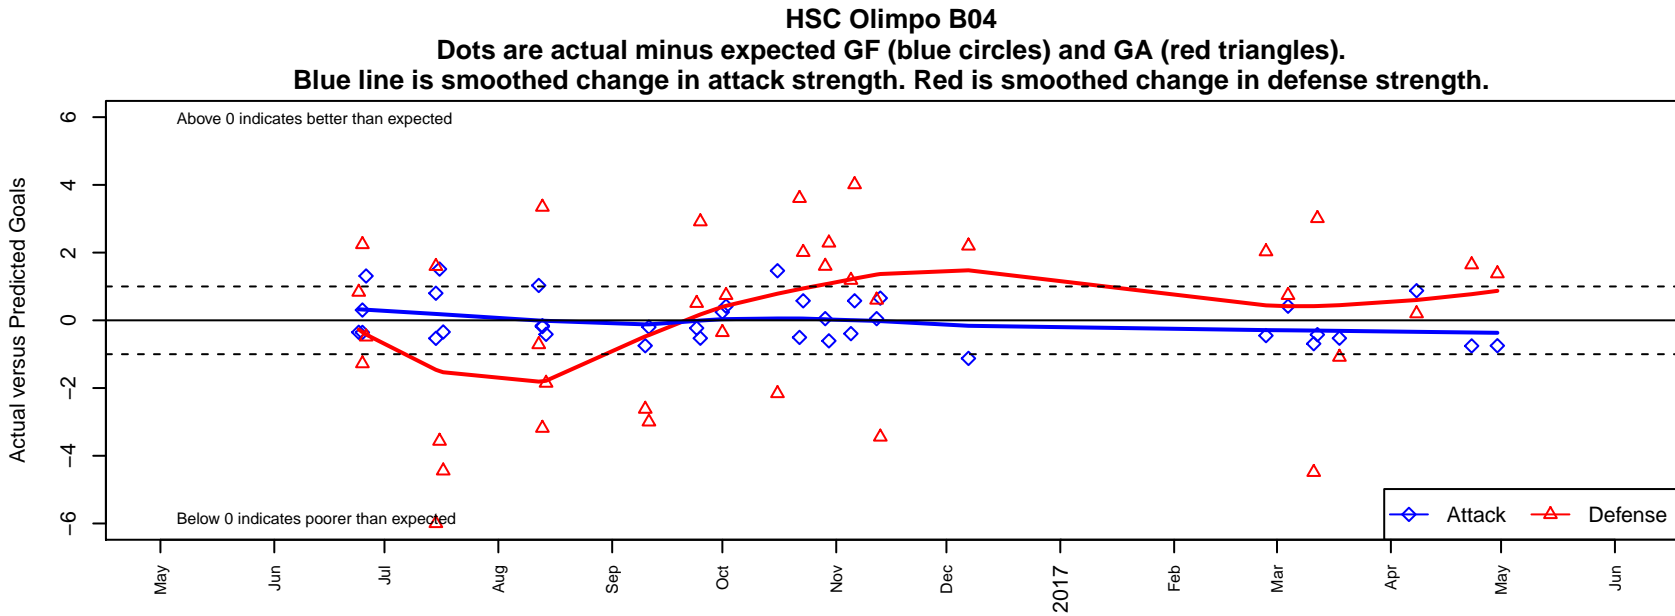

HSC Olimpo B04

Hillsboro SC
 Hillsboro, OR
 B04 total strength=314
 attack=0.16 defense=0.22
 fall league = PTT B04 Div 2 White
 spr league = Spr OYS B04 Div 2 White
 notes= Guevara 2016

alt names used:
 HSC Guevara
 HSC 04B Club Olimpo
 HSC Club Olimpo
 HSC 04B Club Olimpo
 HSC 04B Club Olimpo

Venues played:
 2016 Capital Cup BU13 Silver
 2016 Beaverton Cup BU13 Silver
 2016 Bend Premier Cup Timbers Bronze Group
 2016 PTT B04 Division 2 White
 2016 OYS Founders Cup B04
 2016 Spr OYS B04 Division 2 White

**attack and defense variance (black dot)
relative to other teams
and top 10 in region**

**attack and defense rating
relative to others at age
and all opponents in last 13 months**

Performance relative to 13 month average