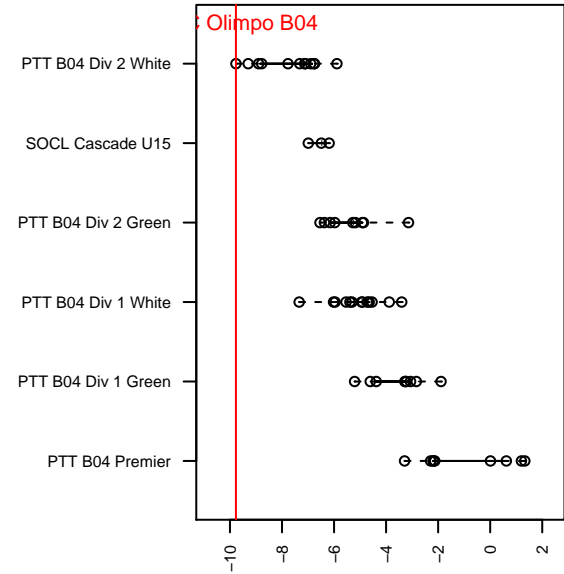

HSC Olimpo B04

Hillsboro SC
 Hillsboro, OR
 B04 total strength=314
 attack=0.16 defense=0.22
 fall league = PTT B04 Div 2 White
 spr league = Spr OYS B04 Div 2 White
 notes= Guevara 2016

alt names used:
 HSC Guevara
 HSC 04B Club Olimpo
 HSC Club Olimpo
 HSC 04B Club Olimpo
 HSC 04B Club Olimpo

Venues played:
 2016 Capital Cup BU13 Silver
 2016 Beaverton Cup BU13 Silver
 2016 Bend Premier Cup Timbers Bronze Group
 2016 PTT B04 Division 2 White
 2016 OYS Founders Cup B04
 2016 Spr OYS B04 Division 2 White

**attack and defense variance (black dot)
relative to other teams
and top 10 in region**

**attack and defense rating
relative to others at age
and all opponents in last 13 months**

Performance relative to 13 month average